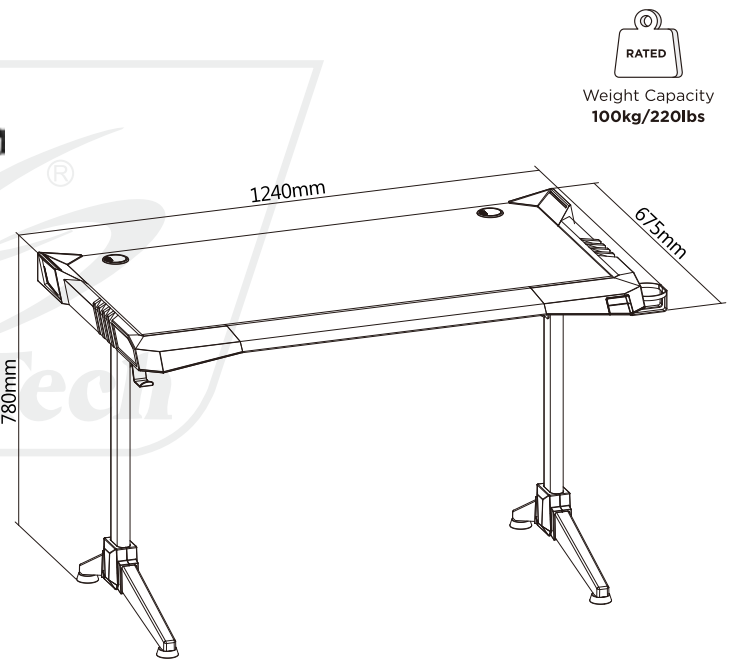

SH GMD01-2 Gaming Desk

Deluxe RGB Lighting Gaming Desk with Steel Frame

Headphone Hook
within easy reach
when not in use.

Drink Holder
for cups or cans.