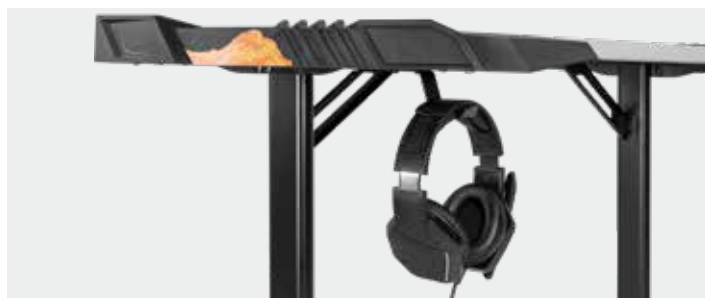

SH GMD01-2 Gaming Desk

Deluxe RGB Lighting Gaming Desk with Steel Frame

Headphone Hook
within easy reach
when not in use.

Drink Holder
for cups or cans.